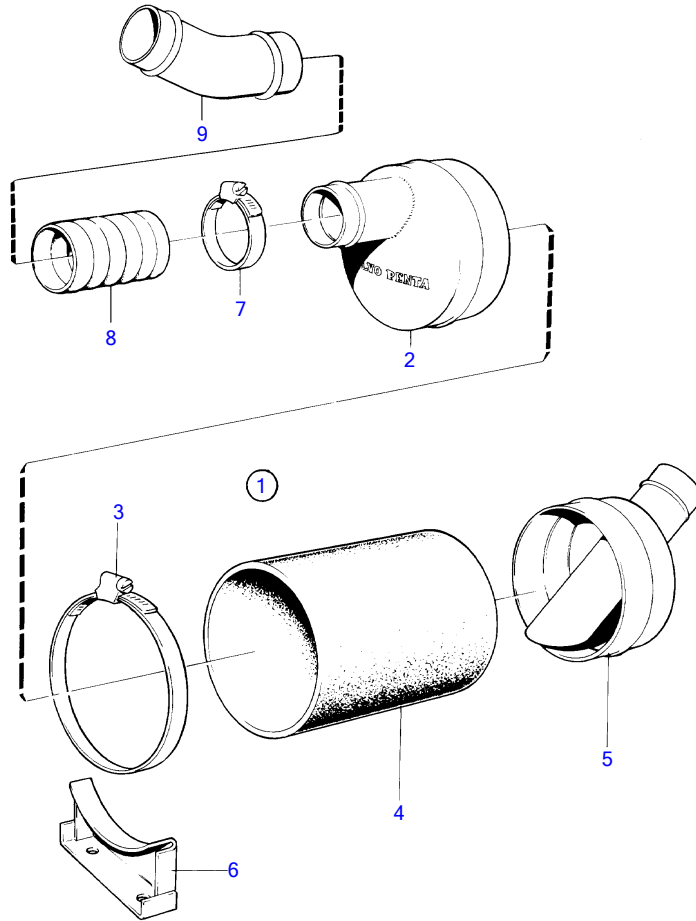

MD2010A, MD2020A, MD2030A, MD2040A

MD2010A, MD2020A, MD2030A, MD2040A

REF	PART NO.	QTY	DESCRIPTION	NOTES
1	828064	1	Muffler	
2	(828055)	1	• End plate	Obsolete part
3	961678	4	• Hose clamp	
4	828059	1	• Exhaust hose	
5	(828057)	1	• End plate	Obsolete part
6	828061	2	• Retainer	
7	961671	X	Hose clamp	
8	828463	X	Exhaust hose	
9	828256	1	Riser	45°
10	833738	1	Hull fitting	45°
11	827877	1	• Nut	
12	828694	1	• Hull fitting	
13	961672	2	• Hose clamp	