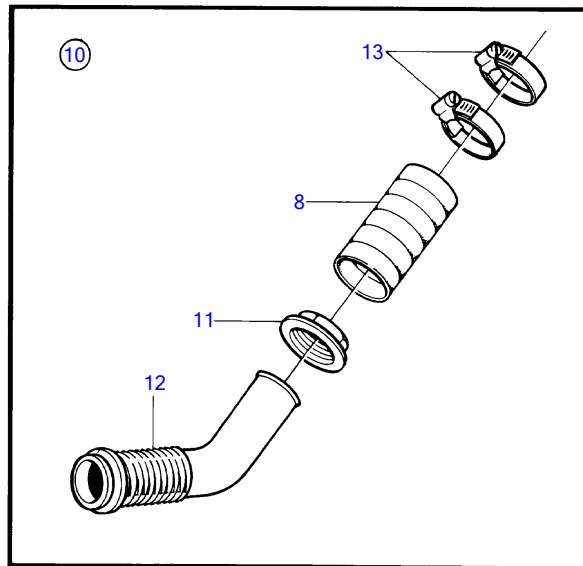

MD2010A, MD2020A, MD2030A, MD2040A

MD2010A, MD2020A, MD2030A, MD2040A

REF	PART NO.	QTY	DESCRIPTION	NOTES
1	828064	1	Muffler	
2	(828055)	1	• End plate	Obsolete part
3	961678	4	• Hose clamp	
4	828059	1	• Exhaust hose	
5	(828057)	1	• End plate	Obsolete part
6	828061	2	• Retainer	
7	961671	X	Hose clamp	
8	828463	X	Exhaust hose	
9	828256	1	Riser	45°
10	833738	1	Hull fitting	45°
11	827877	1	• Nut	
12	828694	1	• Hull fitting	
13	961672	2	• Hose clamp	